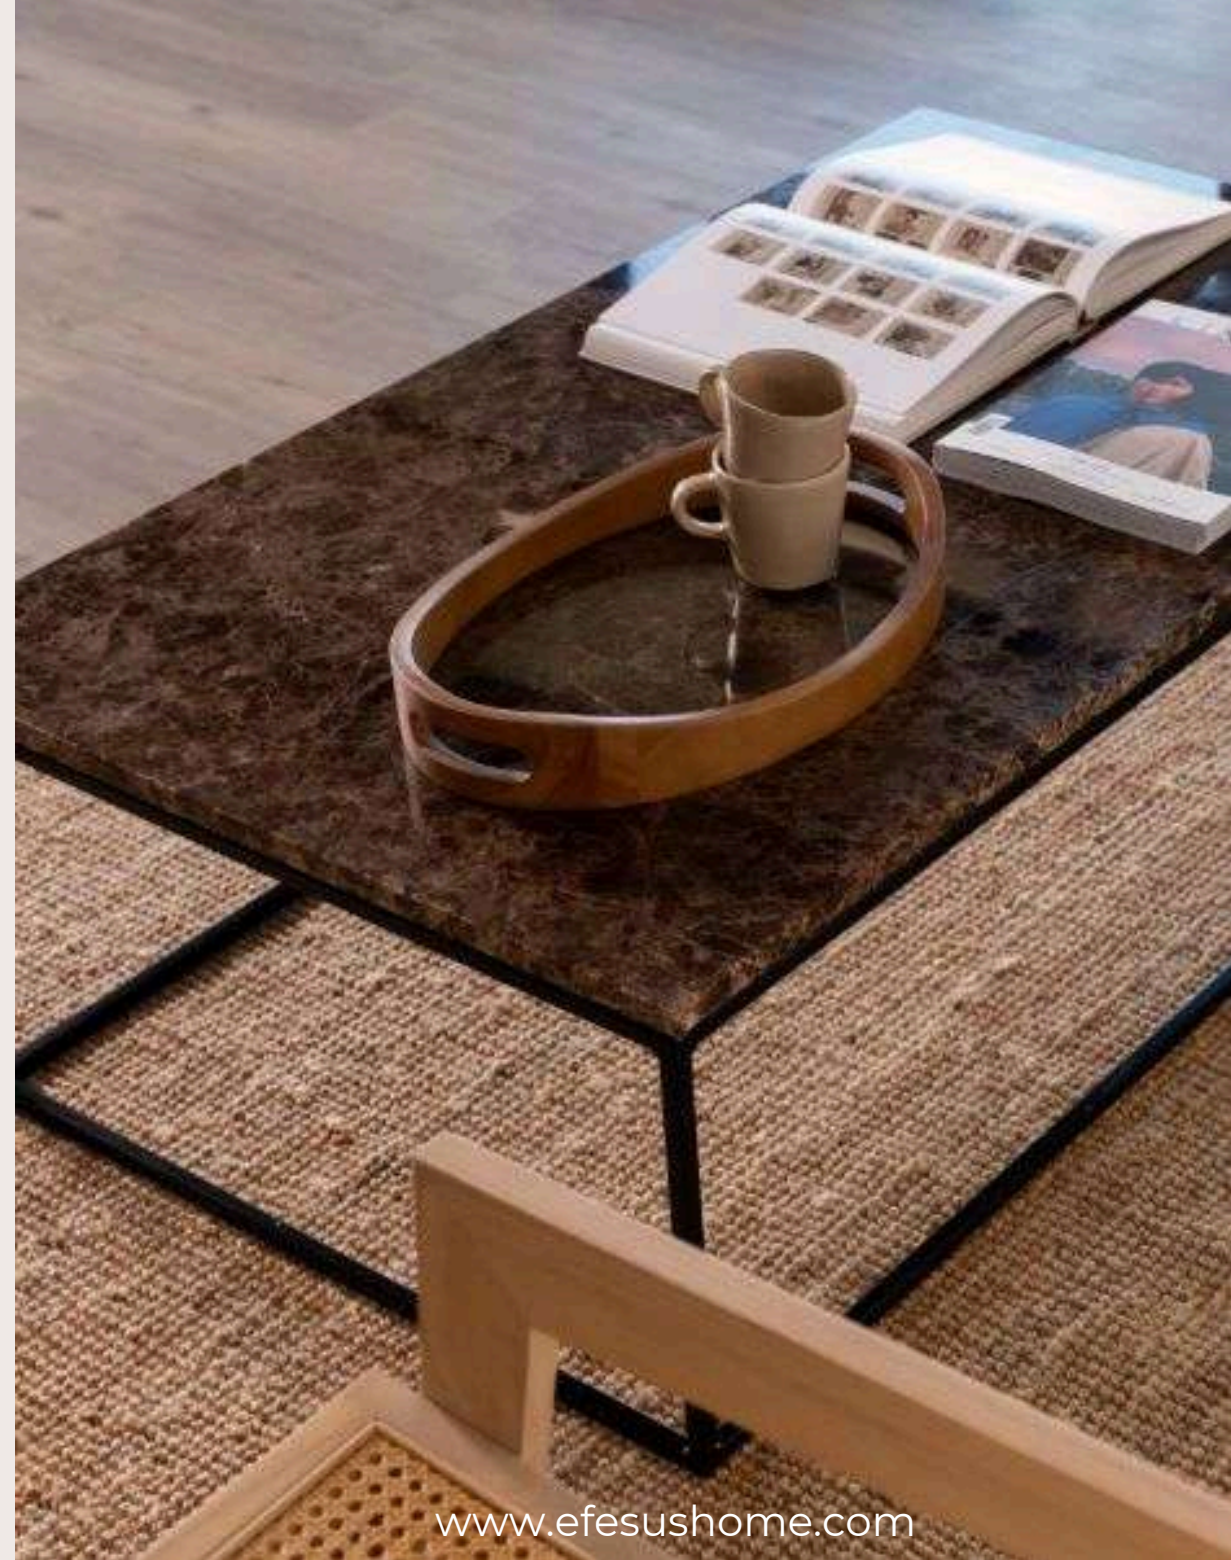

NATURAL STONE COFFEE TABLES

About Us

Efesus Stone, with over 80 years of experience in natural stone production, now offers its services in the production of tables and accessories under the Efesus Home brand. By providing alternatives that appeal to various tastes and styles, we enhance people's lives with stylish and modern designs. With a broad service network available in both Turkey and abroad, we contribute to your lifestyle through the furniture we produce, always prioritizing customer satisfaction.