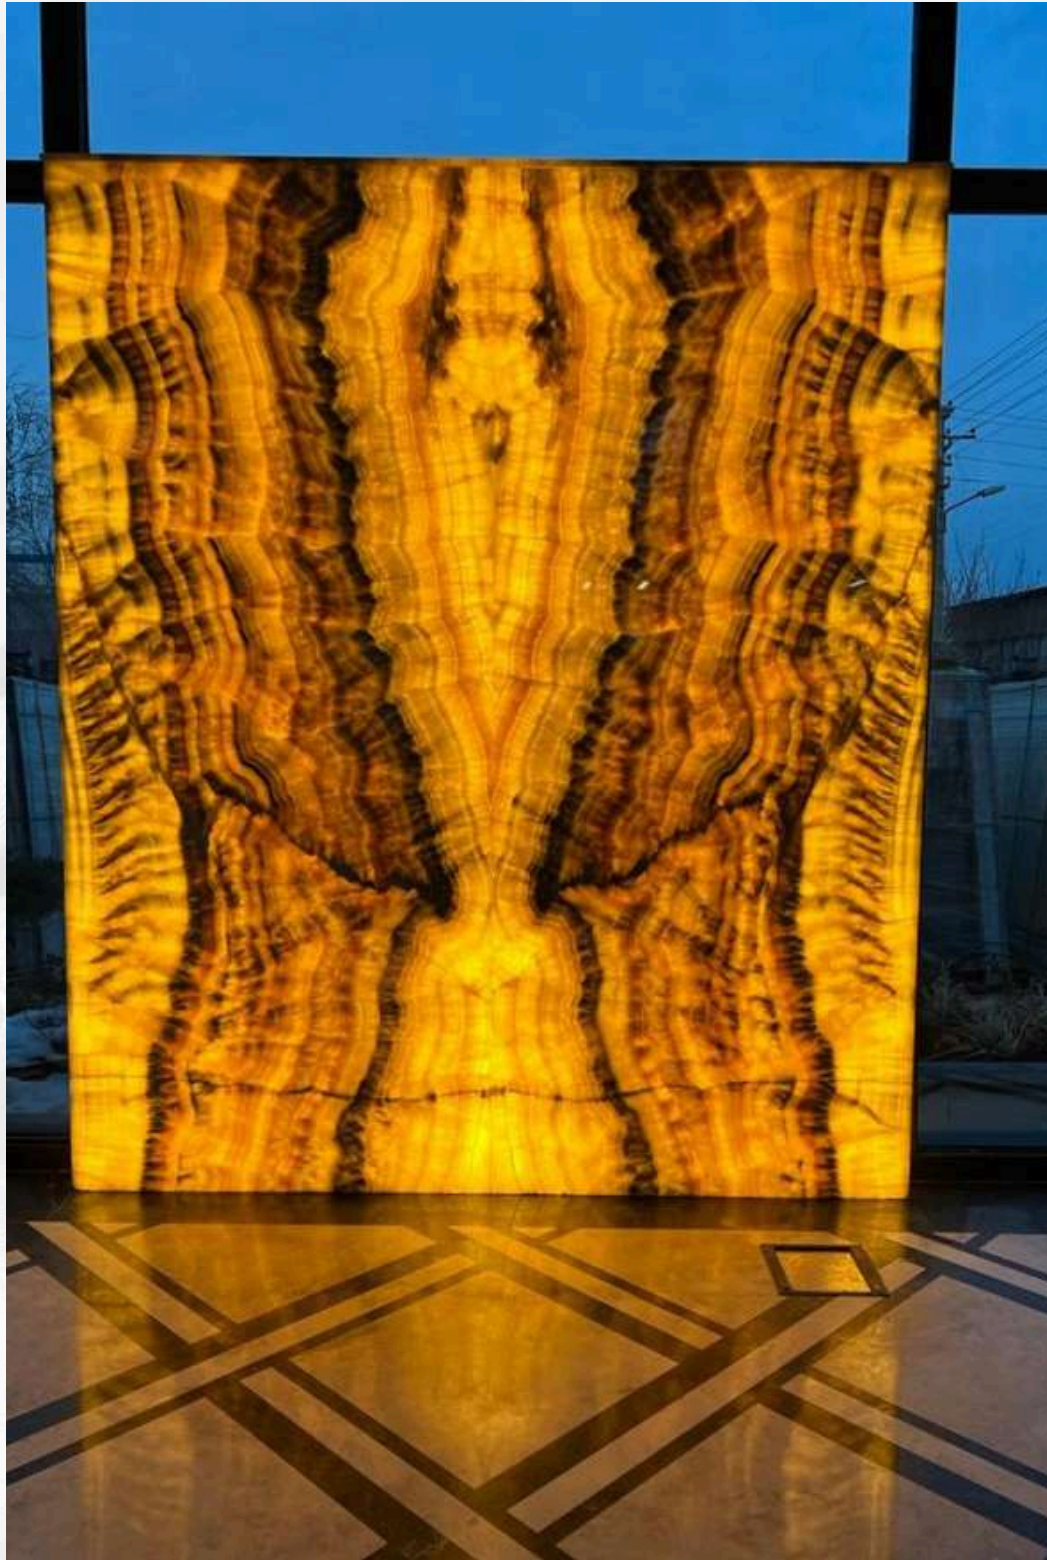

# NATURAL STONE COLOR COLLECTION

# NATURAL STONE COLORS

Calacatta Marble

Bardiglio Blue Marble

Verde Guatemala Marble

Emerald Marble

Calacatta Marble

Azul Macaubas Marble

Nero Marquina Marble