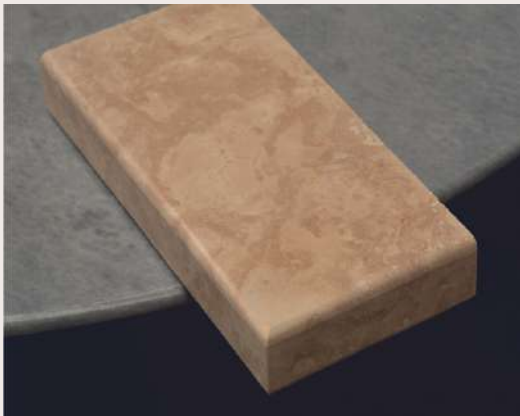

TABLE EDGE DETAILS