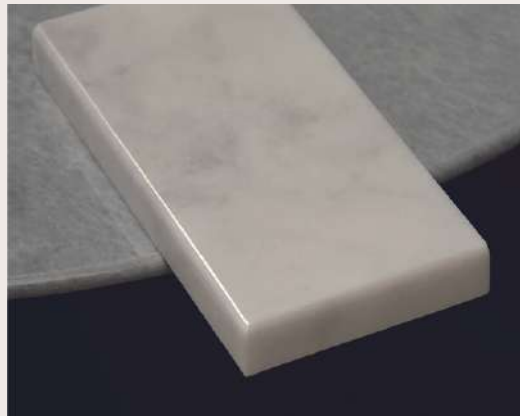

TABLE EDGE DETAILS